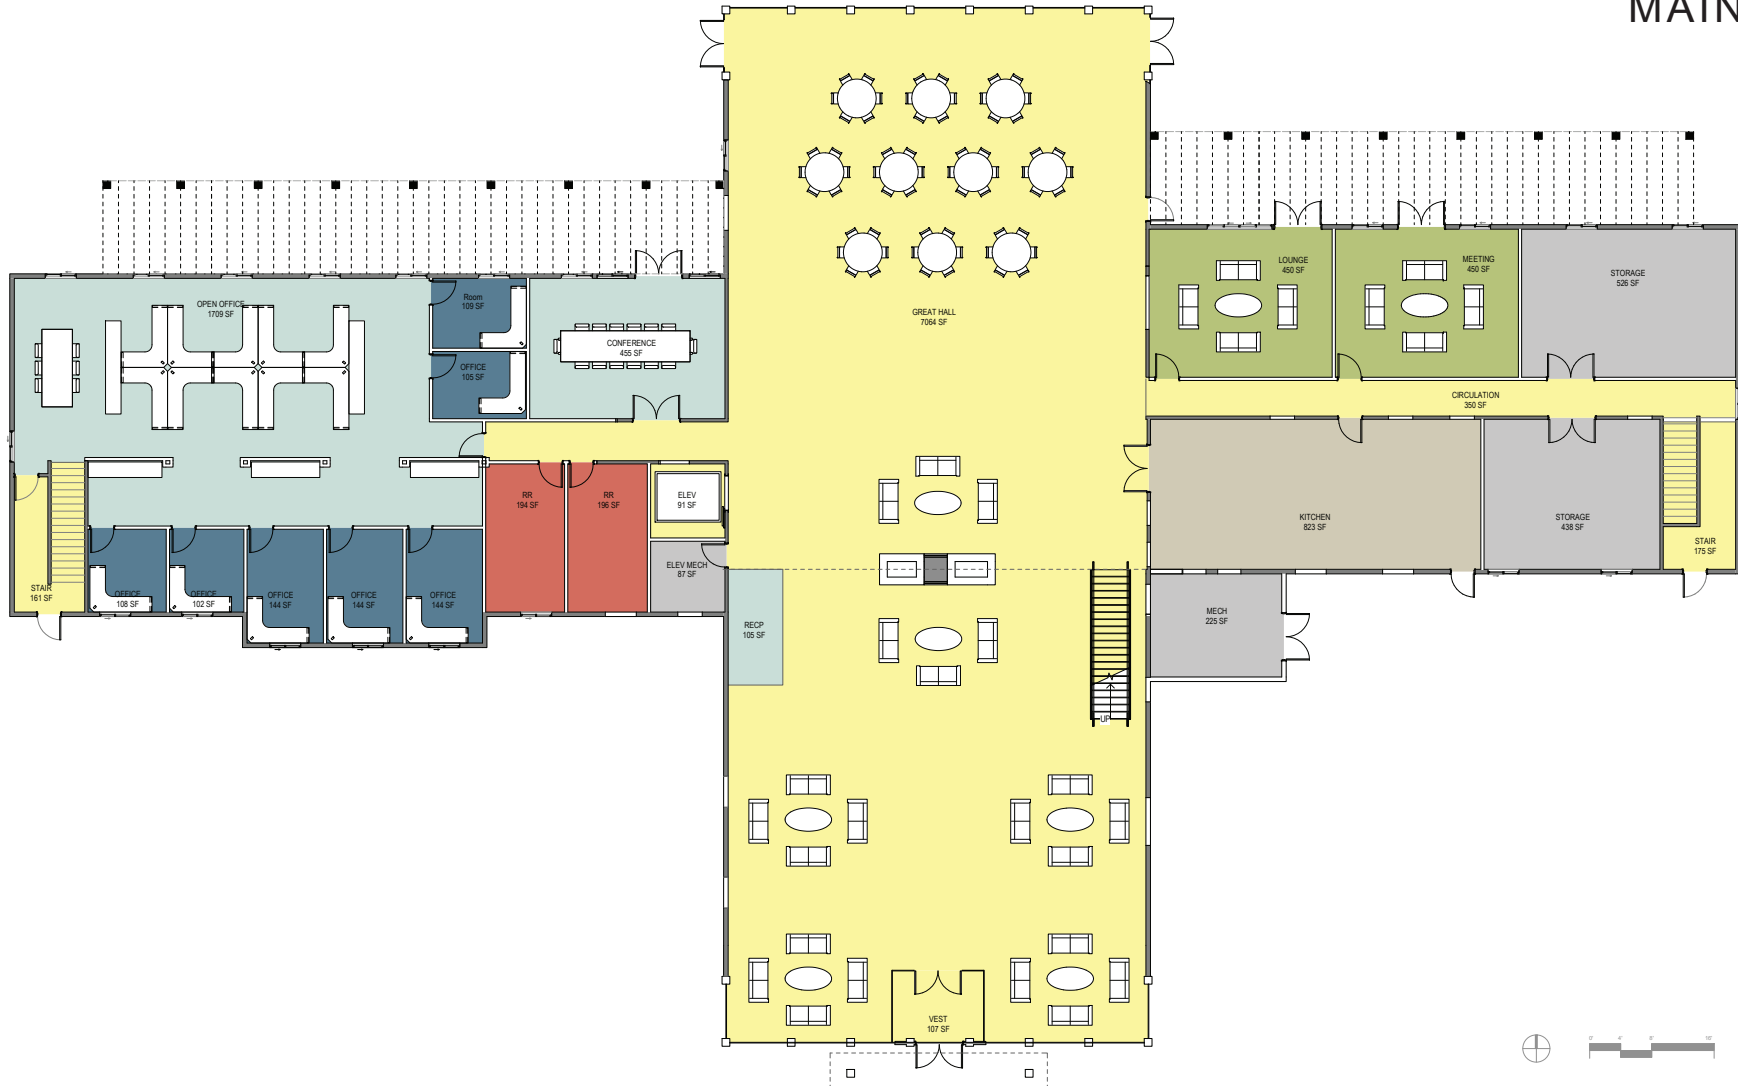

CONCEPT BUILDING DESIGN GREEN LAKE - CHRYSALIS HOUSE

REVITALIZED CHRYSALIS HOUSE - VIEW FROM LOUNGE THROUGH DINING TO GREEN LAKE

CONCEPT BUILDING DESIGN GREEN LAKE - CHRYSALIS HOUSE

REVITALIZED CHRYSALIS HOUSE - VIEW OF NEW ENTRY

CONCEPT BUILDING DESIGN GREEN LAKE - CHRYSALIS HOUSE

REVITALIZED CHRYSALIS HOUSE - VIEW FROM LAKESIDE

CHRYSALIS HOUSE MAIN LEVEL

CHRYSALIS HOUSE UPPER LEVEL

CHRYSLIS HOUSE - LAKESIDE BEFORE / AFTER

EXISTING CONDITIONS

PROPOSED REVITALIZATION

CHRYSLIS HOUSE - LOBBY BEFORE / AFTER

EXISTING CONDITIONS

PROPOSED REVITALIZATION

CHRYSLIS HOUSE - ENTRY BEFORE / AFTER

EXISTING CONDITIONS

PROPOSED REVITALIZATION

CHRYSALIS HOUSE - CONCEPTUAL DESIGN