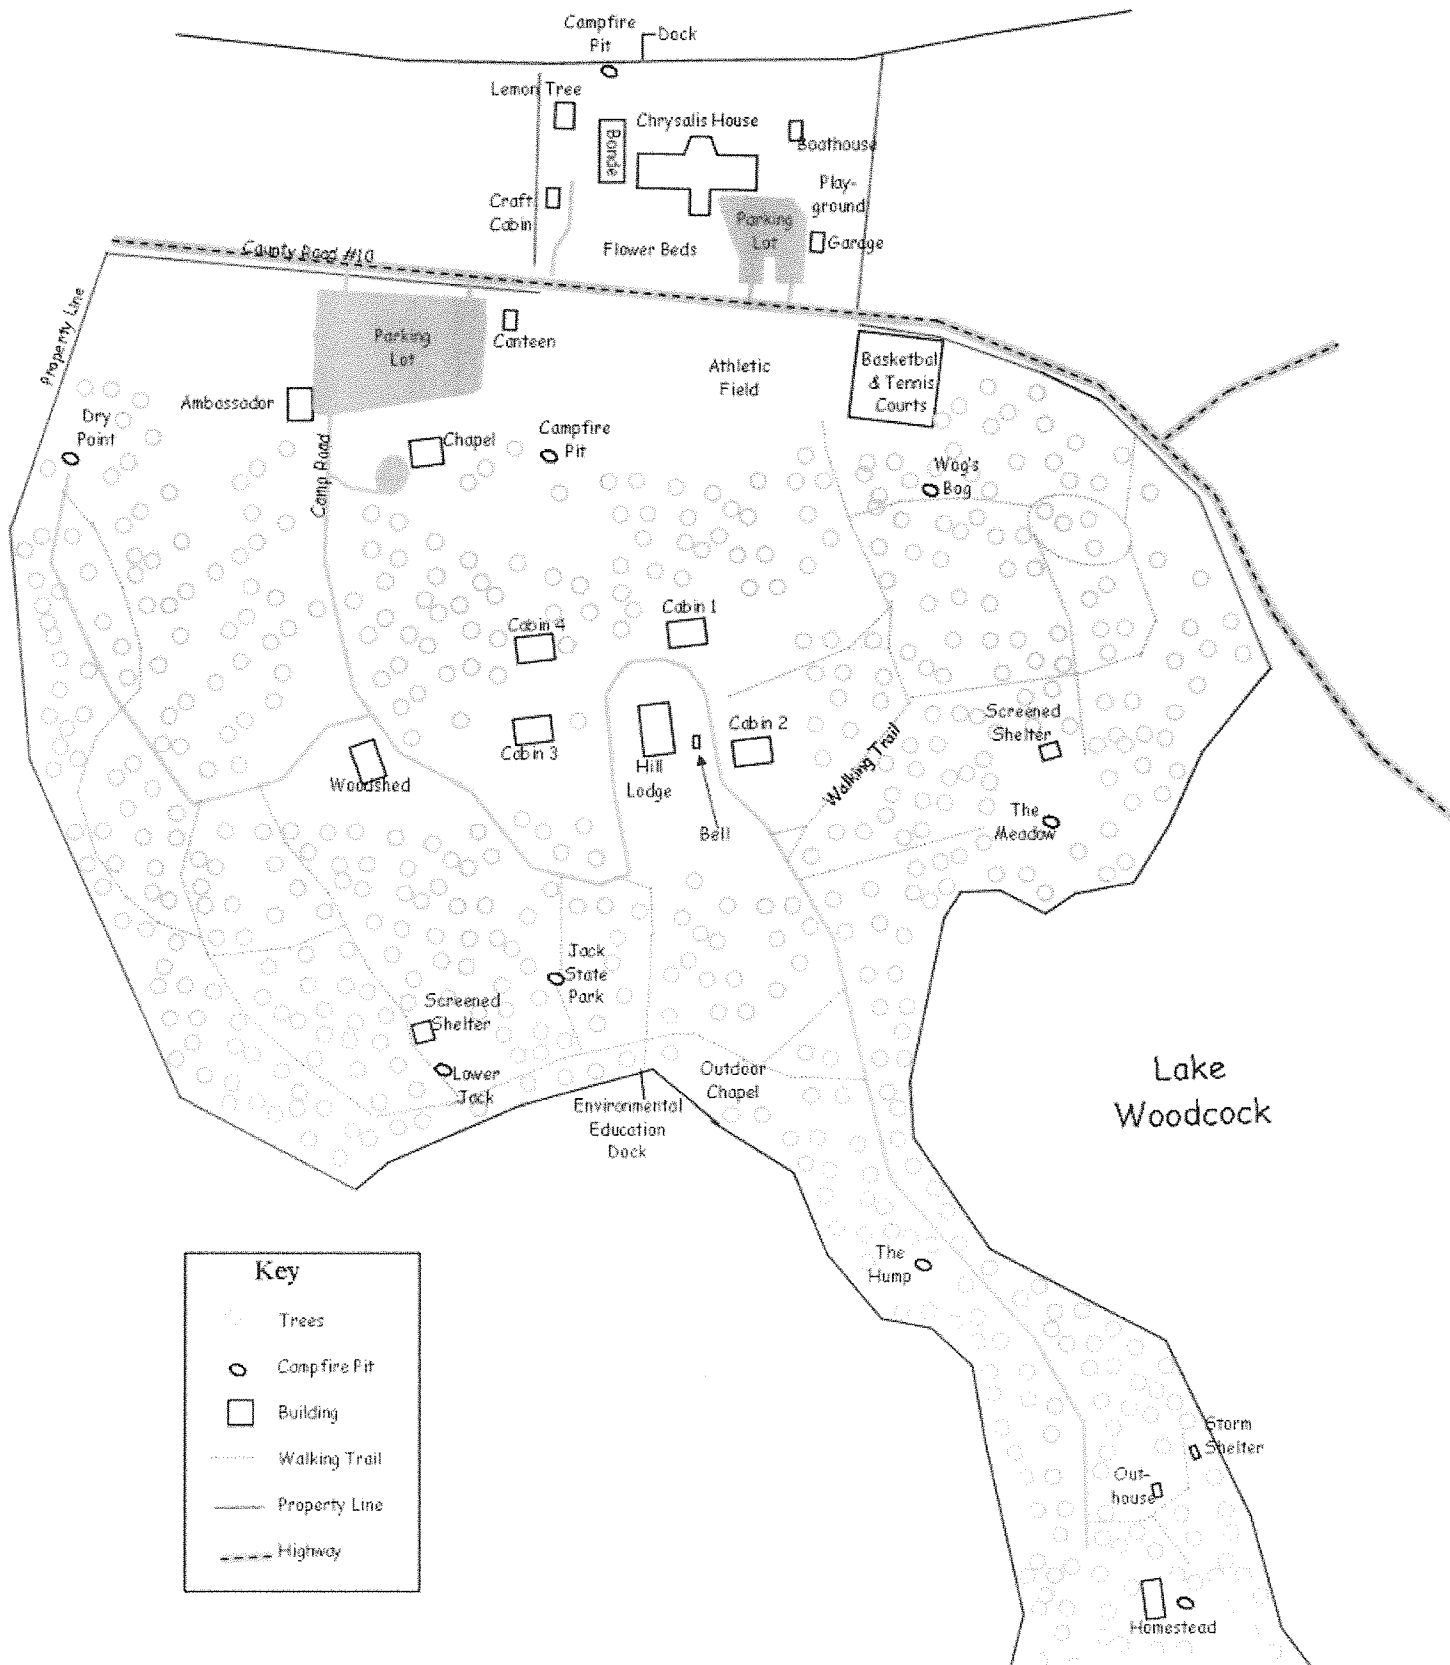

# Green Lake Bible Camp

## Green Lake

**Key**

- Trees
- Campfire Pit
- Building
- Walking Trail
- Property Line
- Highway